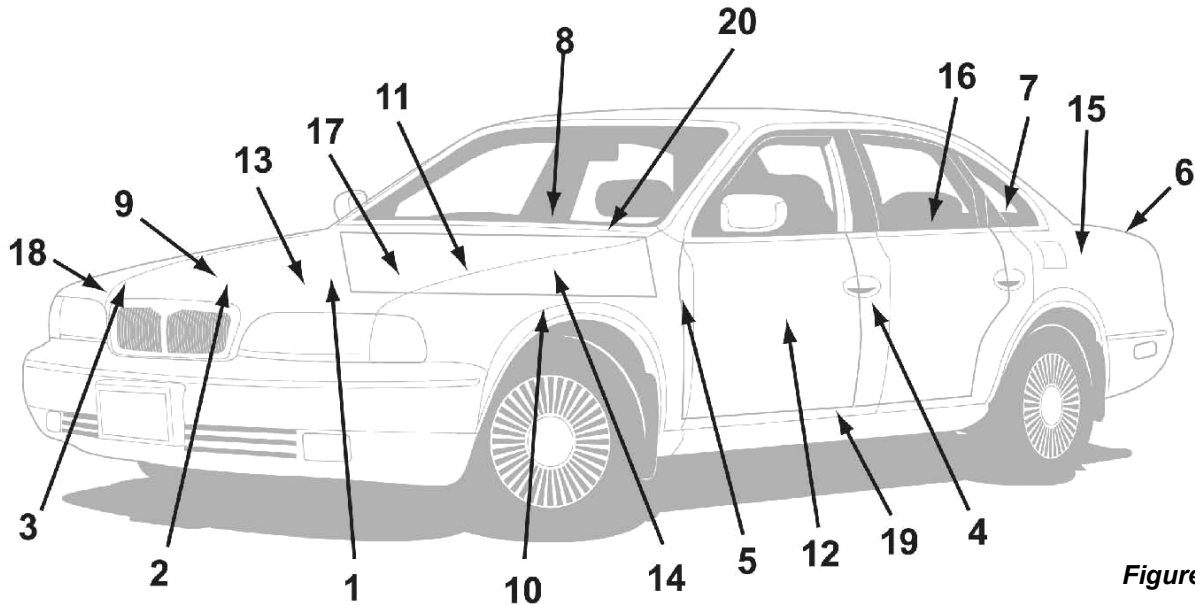

Color Code Locations

Figure 1.

- | | | |
|--------------------------------|--------------------------------|---------------------------|
| 1 Front Support Driver Side | 8 Door Jamb Passenger Side | 15 Inner Rear Compartment |
| 2 Radiator Support Center | 9 Wheel Housing Passenger Side | 16 Spare Tire Cover |
| 3 Front Support Passenger Side | 10 Wheel Housing Driver Side | 17 Glove Box |
| 4 Door Jamb Driver Side | 11 Firewall Engine Compartment | 18 Battery Tray |
| 5 Door Pillar Driver Side | 12 Driver Door Panel Pocket | 19 Body Plate |
| 6 Deck Lid Driver Side | 13 Hood Underside | 20 Cowl Plate |
| 7 Deck Lid Passenger Side | 14 Strut Tower Driver Side | |

<u>MODEL</u>	<u>LOCATION(S)</u>
Acura	4, 11
Alfa Romeo	4, 6, 9
AMC	4, 5
Audi	6, 7, 15
Austin Rover	4, 12
BMW	4, 9, 10
Capri	4
Chrysler, Dodge, Plymouth, Jeep	
Cars	2, 3, 4, 11, 14, 18
Imports	7, 11
Trucks & Vans	2, 4, 10, 11, 13, 19, 20
Daihatsu	3, 11
Datsun	2, 11
Daewoo	2
Ferrari	7
Festiva	4, 5, 8
Fiat	6, 9, 11
Ford, Lincoln, Mercury	4
GM	2, 6, 7, 15, 16, 17, 20
GMC Truck/Van	8, 12, 17
Geo	6, 7, 17
Honda	4, 11
Hyundai	3, 4, 5, 10, 11